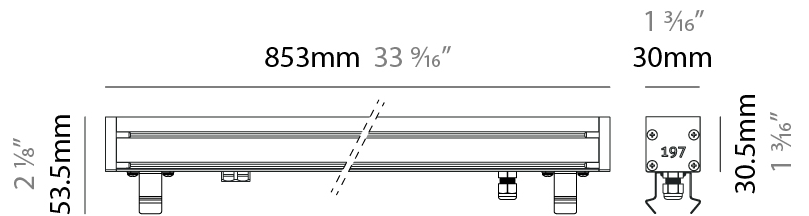

SLASH 30 RECESSED

E12I0060-

base number   Color   Lens
Temperature   Options

1. To build a product code in our configurator select the specify button on the base model # product page
2. To build a manual product code on this datasheet choose from the options listed below in blue font and add the suffix to the base model #

GENERAL

Series: Slash 30
Brand: Unonovesette
Division: Exterior
Mounting Type: Recessed
Mounting Location: In-Ground
Subcategory: Wallwash

PHYSICAL

Shape: Rectangle
Length (mm): 853
Length (in): 33 ³/₁₆
Width (mm): 30
Width (in): 1 ³/₁₆
Height (mm): 53.5
Height (in): 2 ¹/₈
Light Distribution: Adjustable / Direct
Diffuser: Extra clear tempered 6mm
Fixture Finish: ANA
Fixture Material: Extruded Aluminum
Cable Details: IP68 30cm Cable with Easy Lock system

ELECTRICAL

Lamp Type: LED
Input Wattage (W): 12.53
Total Output Wattage (W): 9.79
Dimming: Non-Dimmable
Driver Included: No
Driver Location: Remote
Driver Type: Constant Voltage - Universal
Driver Class: Class 2
Input Voltage (V): 120 - 277
Output Voltage (V): 24
Upon Request: Phase Dimming (120Vac only) / 0-10V Dimming

LED

Color Temperature (°K): 2200 / 2700 / 3000 / 4000
Max. Delivered Lumen (lm): 945 (3000K)
CRI: >90 CRI
Lamp Life (hrs): 100000

OPTICAL

Optic°: 12 / 21 / 31 / 46 / 13x36
Adjustability: Tilt ±20°

RATINGS AND CERTIFICATIONS

Certified By: Certified for North American Standards
IP rating: IP67
IK Rating: IK06